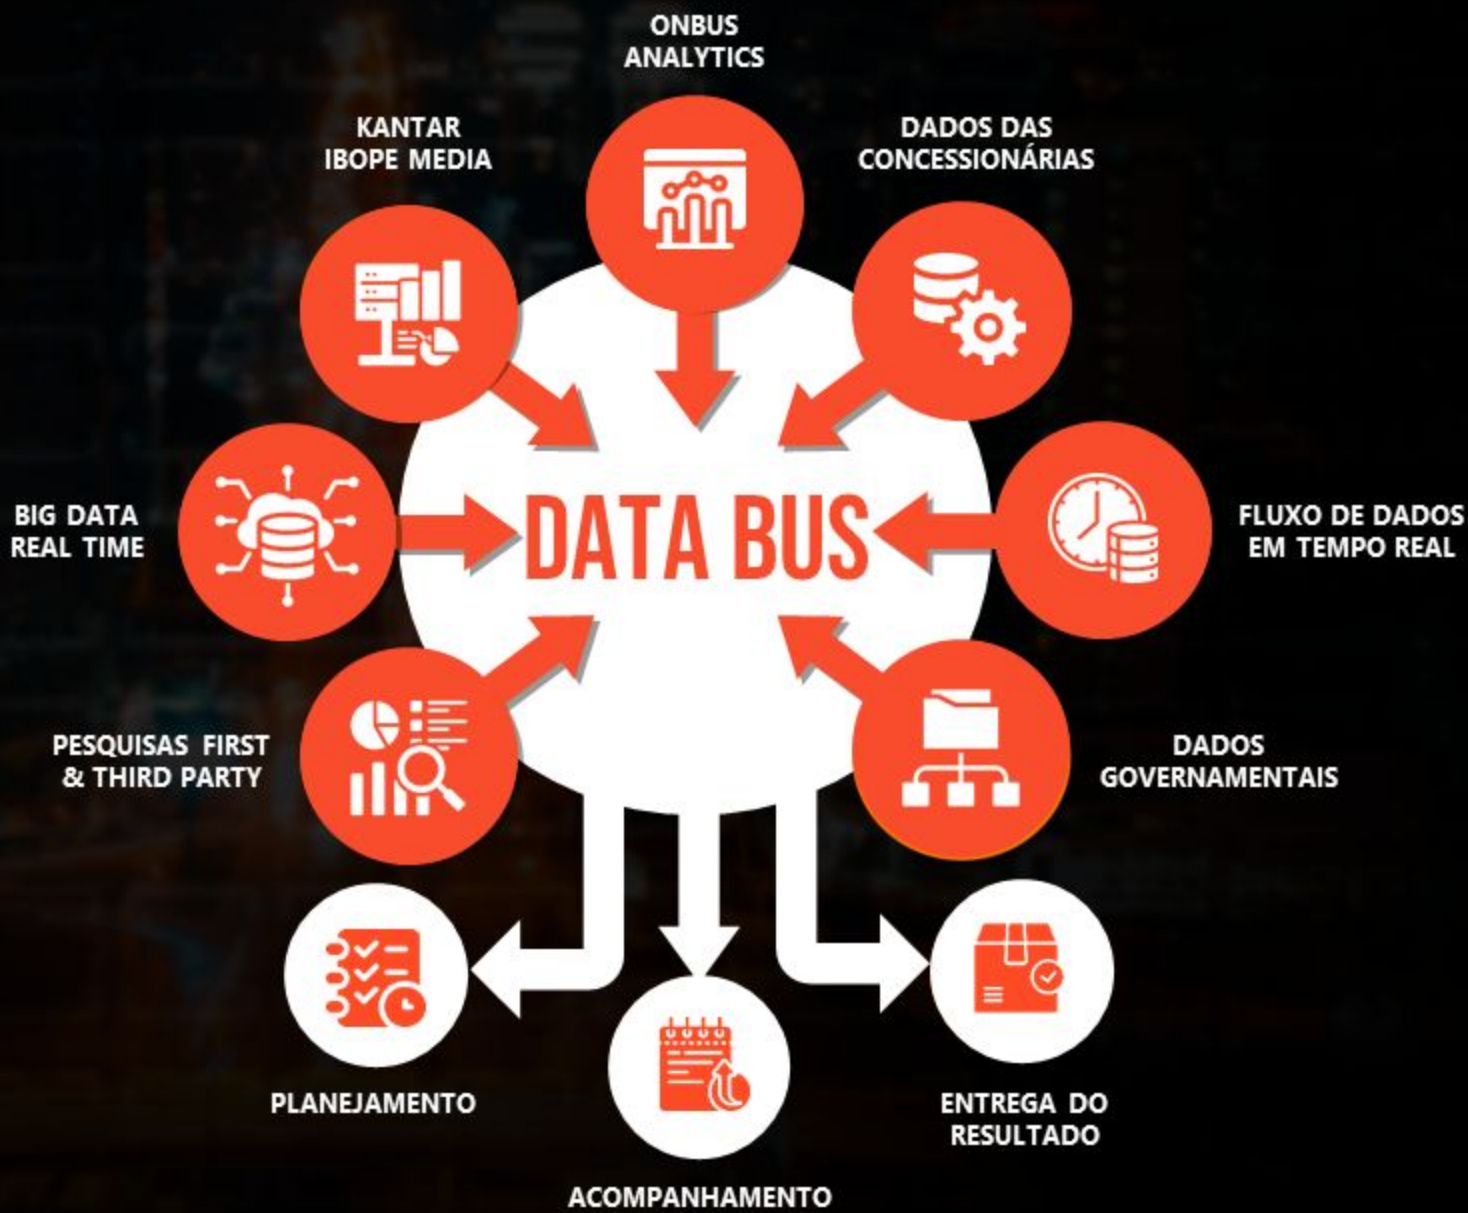

DATA BUS

HUB DE DADOS EXCLUSIVOS
SOBRE NOSSOS PASSAGEIROS